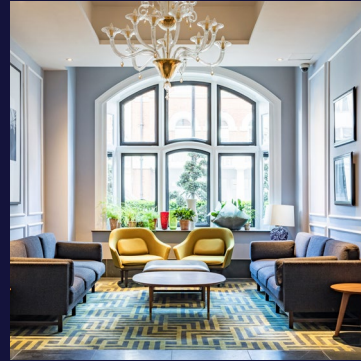

Radisson BLU

EDWARDIAN, BLOOMSBURY ST

RADISSON BLU EDWARDIAN
BLOOMSBURY ST

DISCOVER BLOOMSBURY'S LITERARY HERITAGE IN THE HEART OF LONDON'S WEST END

With a grand lobby and wrought-iron staircase, the Bloomsbury Street hotel offers stylish luxury bedrooms and a buzzing restaurant, moments from the British Museum and Tottenham Court Road tube station.

BEDROOMS

174 air-conditioned bedrooms

- 32 Standard
- 44 Superior
- 91 Premium
- 7 Suites

MEETINGS & EVENTS

8 conference and meeting rooms. Capacity of up to 250.

RESTAURANT

Bloomsbury Street Kitchen
Embrace the art of shared dining at Bloomsbury Street Kitchen.