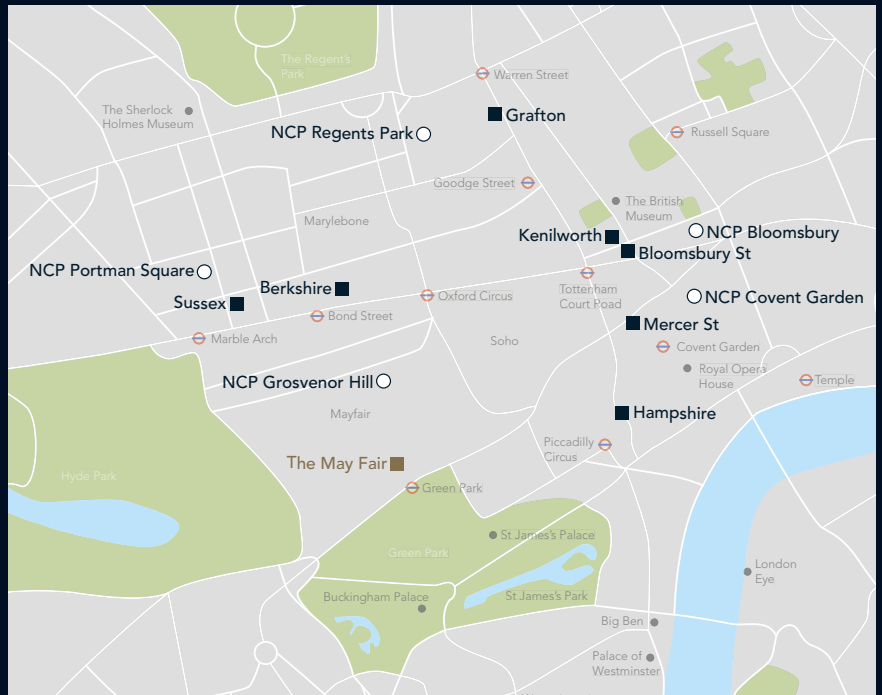

20 Mercer Street, London,
WC2H 9HD

Restaurant & Bar:
Monmouth Kitchen

Nearest Car Park:
NCP Covent Garden

Radisson Blu Edwardian Hampshire Hotel

31-36 Leicester Square,
London, WC2H 7LH

Restaurant & Bar:
Leicester Square Kitchen

Nearest Car Park:
NCP Covent Garden or
NCP Grosvenor Hill

Radisson Blu Edwardian Berkshire Hotel

350 Oxford Street,
London, W1C 1BY

Restaurant & Bar:
Scoff and Banter Tea Rooms

Nearest Car Park:
NCP Portman Square

Radisson Blu Edwardian Sussex Hotel

19-25 Granville Place,
London, W1H 6PA

Restaurant & Bar:
Steak & Lobster

Nearest Car Park:
NCP Portman Square

Radisson Blu Edwardian Grafton Hotel

130 Tottenham Court Road
London, W1T 5AY

Restaurant & Bar:
Steak & Lobster

Nearest Car Park:
NCP Regents Park

The May Fair, A Radisson Collection Hotel

Stratton Street,
London W1J 8LT

Restaurant & Bar:
May Fair Kitchen,
May Fair Bar

Nearest Car Park:
NCP Grosvenor Hill