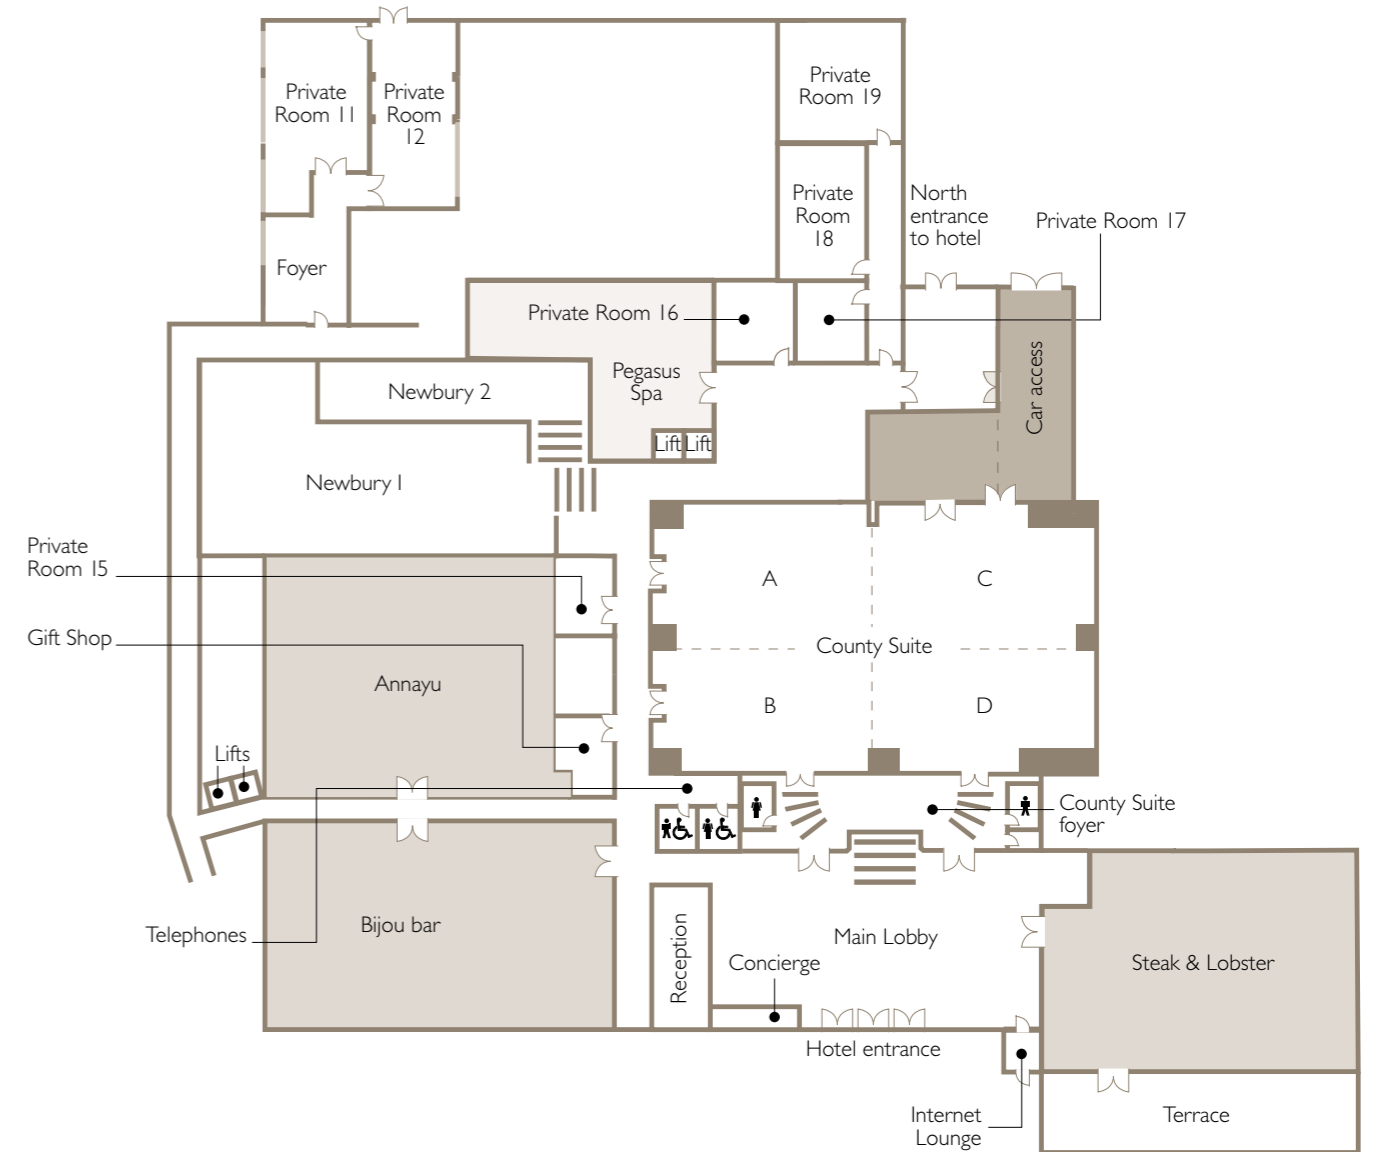

# GROUND FLOOR PLANS

MEETINGS & EVENTS AT RADISSON BLU EDWARDIAN, HEATHROW

e: htrwcb@radisson.com  
 t: +44 (0)20 8757 7903

# GROUND FLOOR

## GUIDELINE CAPACITIES

NAME OF ROOM	THEATRE	CLASSROOM	BOARDROOM	U-SHAPE	CABARET	RECEPTION	LUNCH/DINNER
COUNTY	500	230	-	-	230	500	350
COUNTY A	100	50	32	20	50	100	60
COUNTY B	70	40	32	28	40	100	50
COUNTY C	120	72	36	34	80	100	100
COUNTY D	90	65	36	32	50	100	60
NEWBURY I	-	-	-	-	-	500	250
NEWBURY II	150	80	70	60	120	300	150
PRIVATE ROOM 11	100	70	40	35	70	125	100
PRIVATE ROOM 12	100	70	40	35	70	125	100
PRIVATE ROOM 15	-	-	4	-	-	-	-
PRIVATE ROOM 16	-	-	8	-	-	-	-
PRIVATE ROOM 17	-	-	6	-	-	-	-
PRIVATE ROOM 18	-	-	14	-	-	-	-
PRIVATE ROOM 19	-	-	12	-	-	-	-