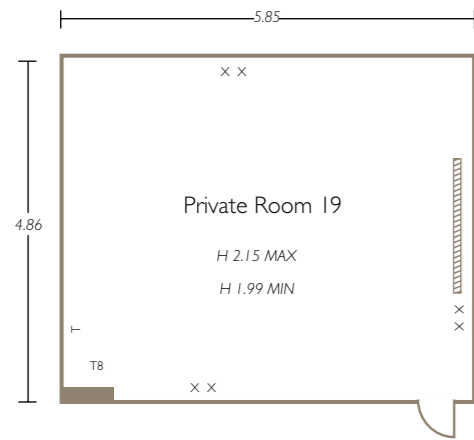

PRIVATE ROOMS 16-19

PRIVATE ROOMS 11-12

1. **Key**
2. T = Telephone
   - X = 13 amp socket
   - A = TV aerial
   - T5 = Data access point