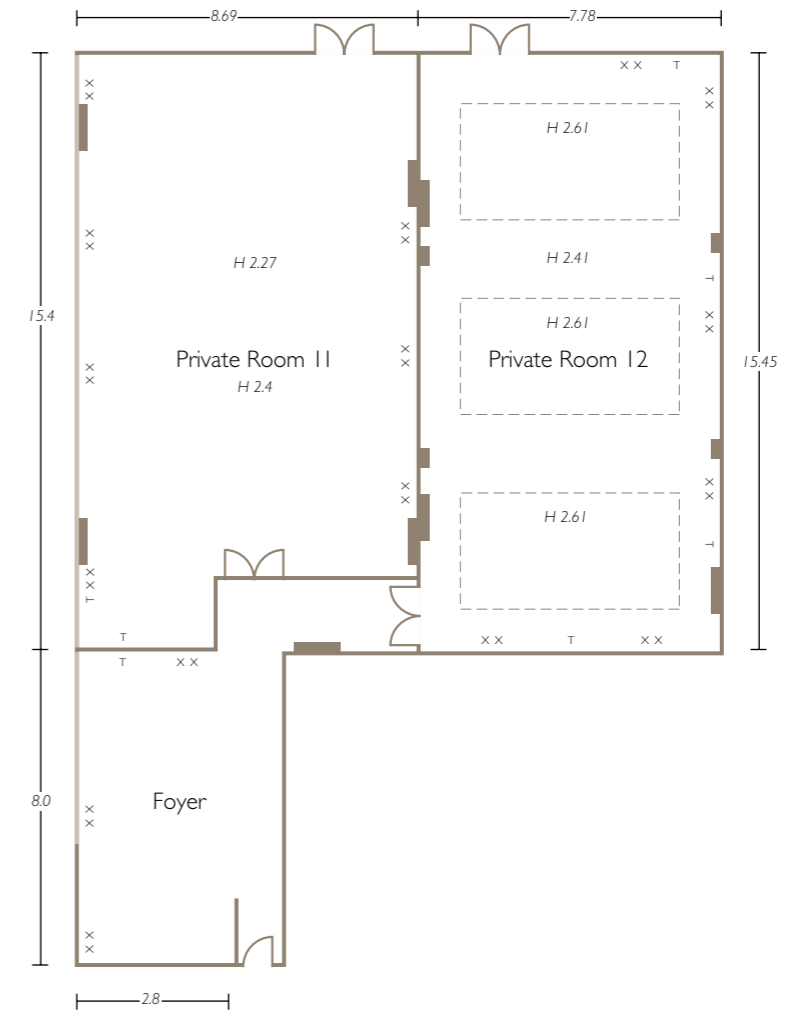

PRIVATE ROOMS 16-19

PRIVATE ROOMS 11-12

1. **Key**
2. T = Telephone
   - X = 13 amp socket
   - A = TV aerial
   - T5 = Data access point