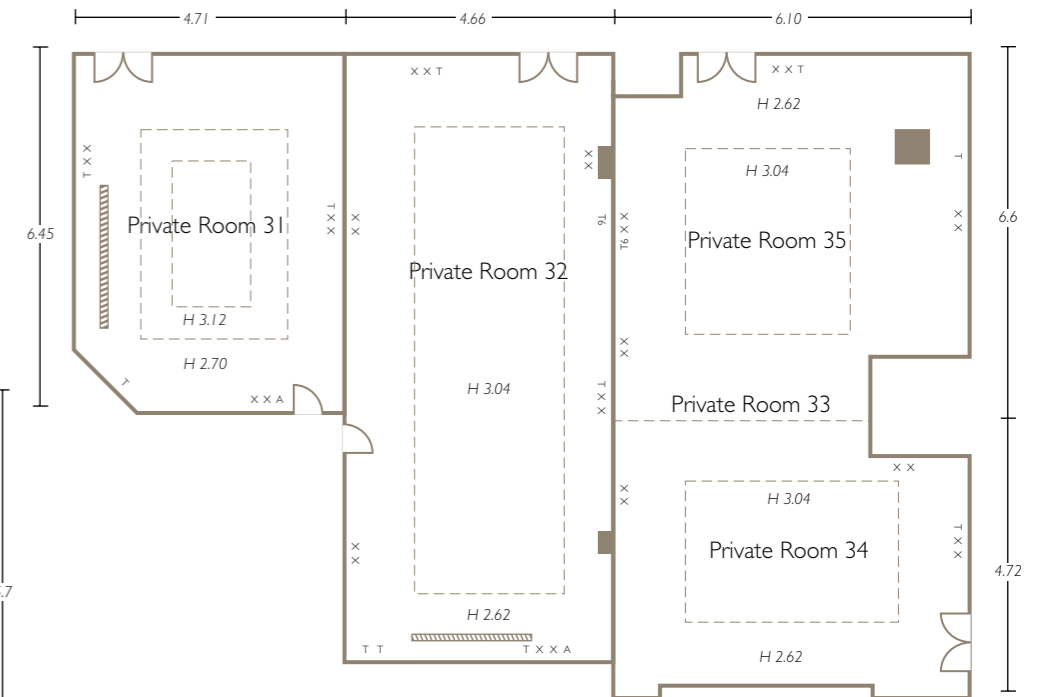

PRIVATE ROOMS 30 – 37 & THE BRAIN BOX