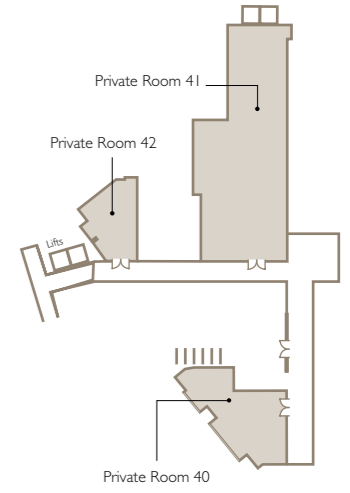

FOURTH FLOOR
PRIVATE ROOMS 40 – 42

1. Key
2. T = Telephone
   - X = 13 amp socket
   - A = TV aerial
   - TS = Data access point