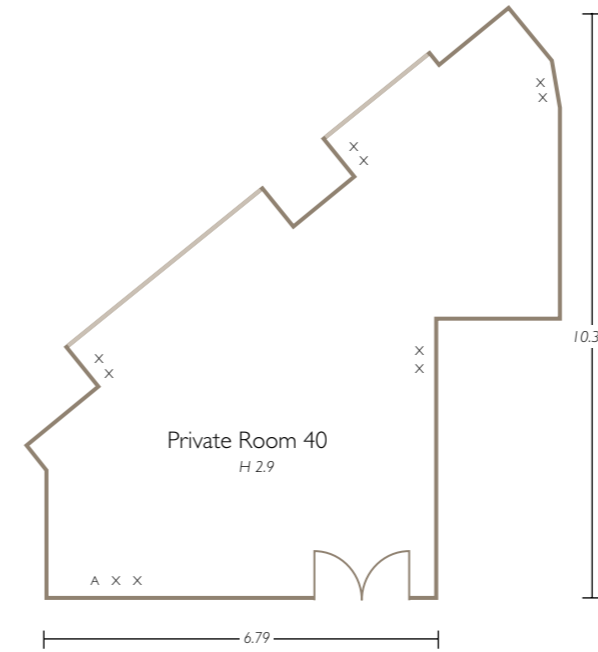

e: htrwcb@radisson.com
t: +44 (0)20 8757 7903

GUIDELINE CAPACITIES

NAME OF ROOM	THEATRE	CLASSROOM	BOARDROOM	U-SHAPE	CABARET	RECEPTION	LUNCH/DINNER
PRIVATE ROOM 40	36	26	20	16	16	20	20
PRIVATE ROOM 41	50	30	25	20	50	50	50
PRIVATE ROOM 42	30	18	20	14	20	30	20

FOURTH FLOOR
PRIVATE ROOMS 40 – 42

1. Key
2. T = Telephone
   - X = 13 amp socket
   - A = TV aerial
   - TS = Data access point