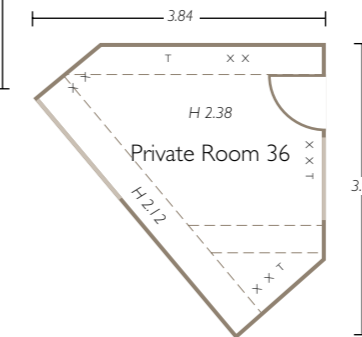

PRIVATE ROOMS 30 – 37 & THE BRAIN BOX