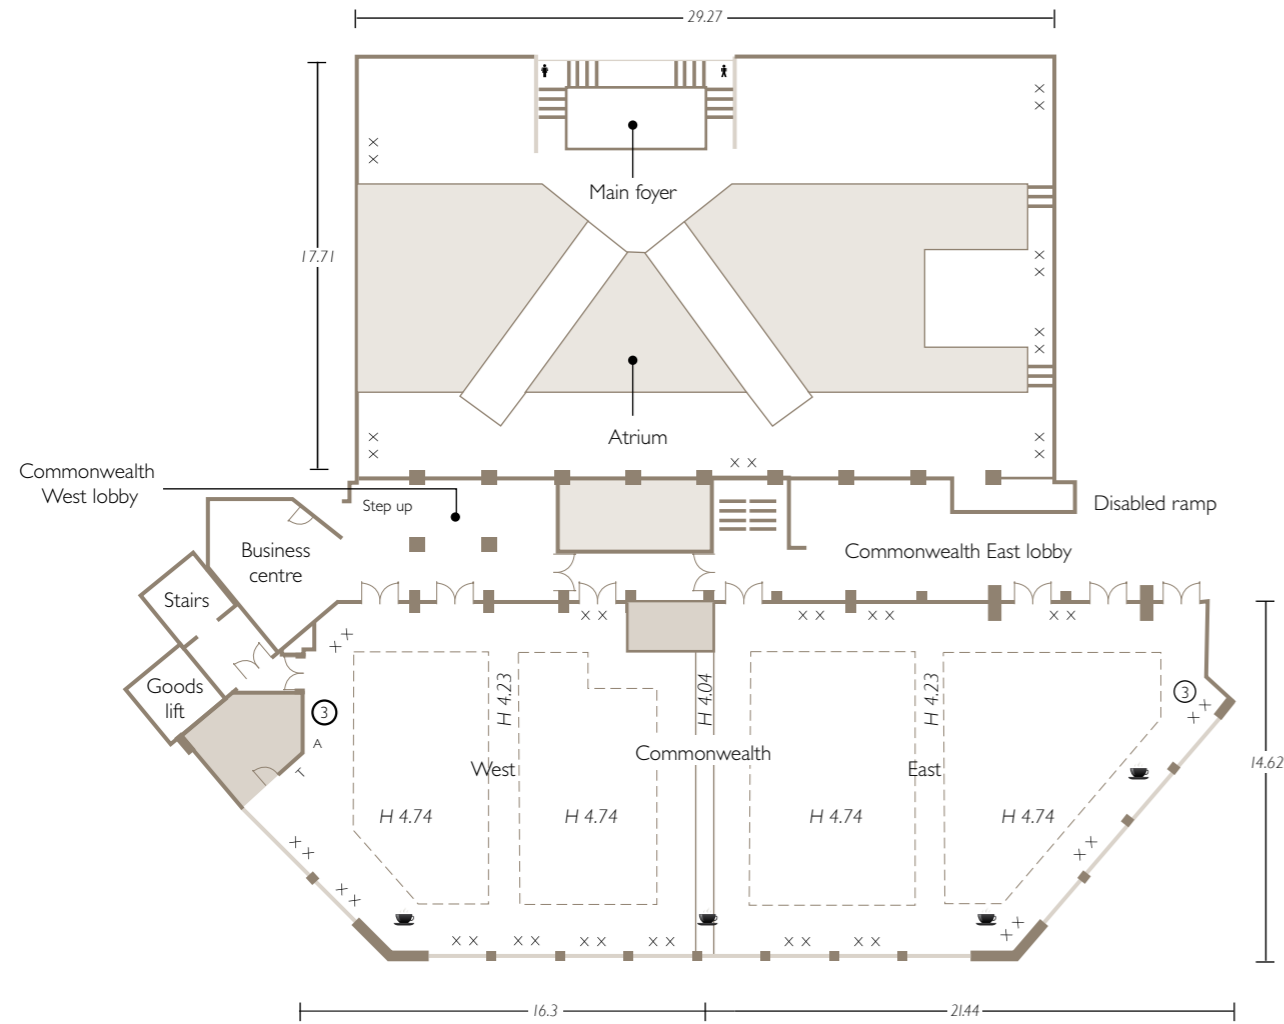

COMMONWEALTH SUITE & ATRIUM

Key	
T	= Telephone
X	= 13 amp socket
A	= TV aerial
T5	= Data access point
⓪	= Three phase (125A) commando socket