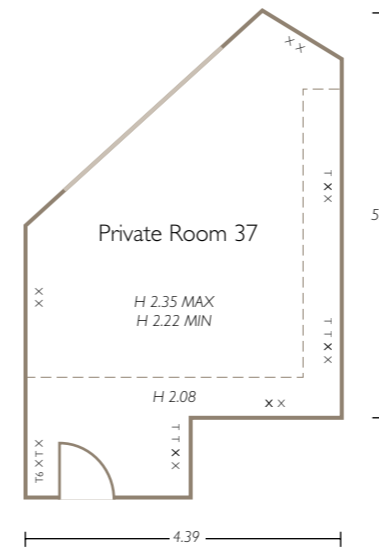

PRIVATE ROOMS 30 – 37 & THE BRAIN BOX