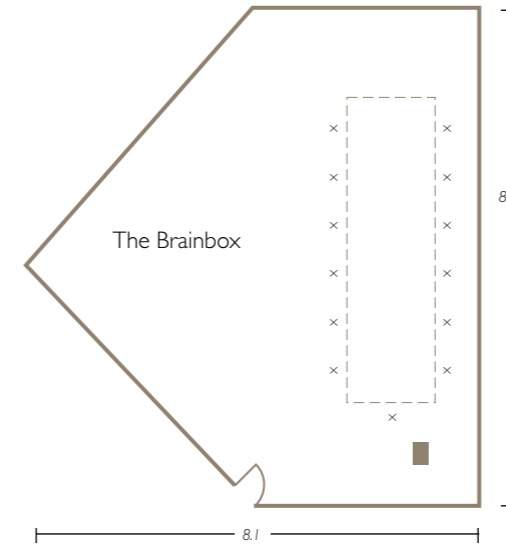

PRIVATE ROOMS 30 – 37 & THE BRAIN BOX