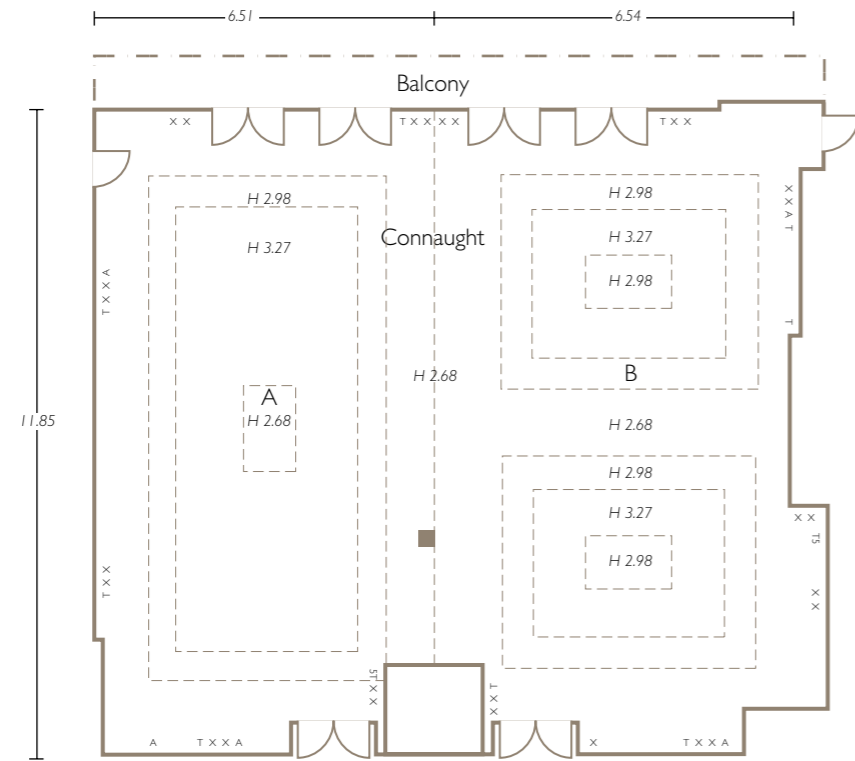

CONNAUGHT SUITE (A & B) PRIVATE ROOM 38