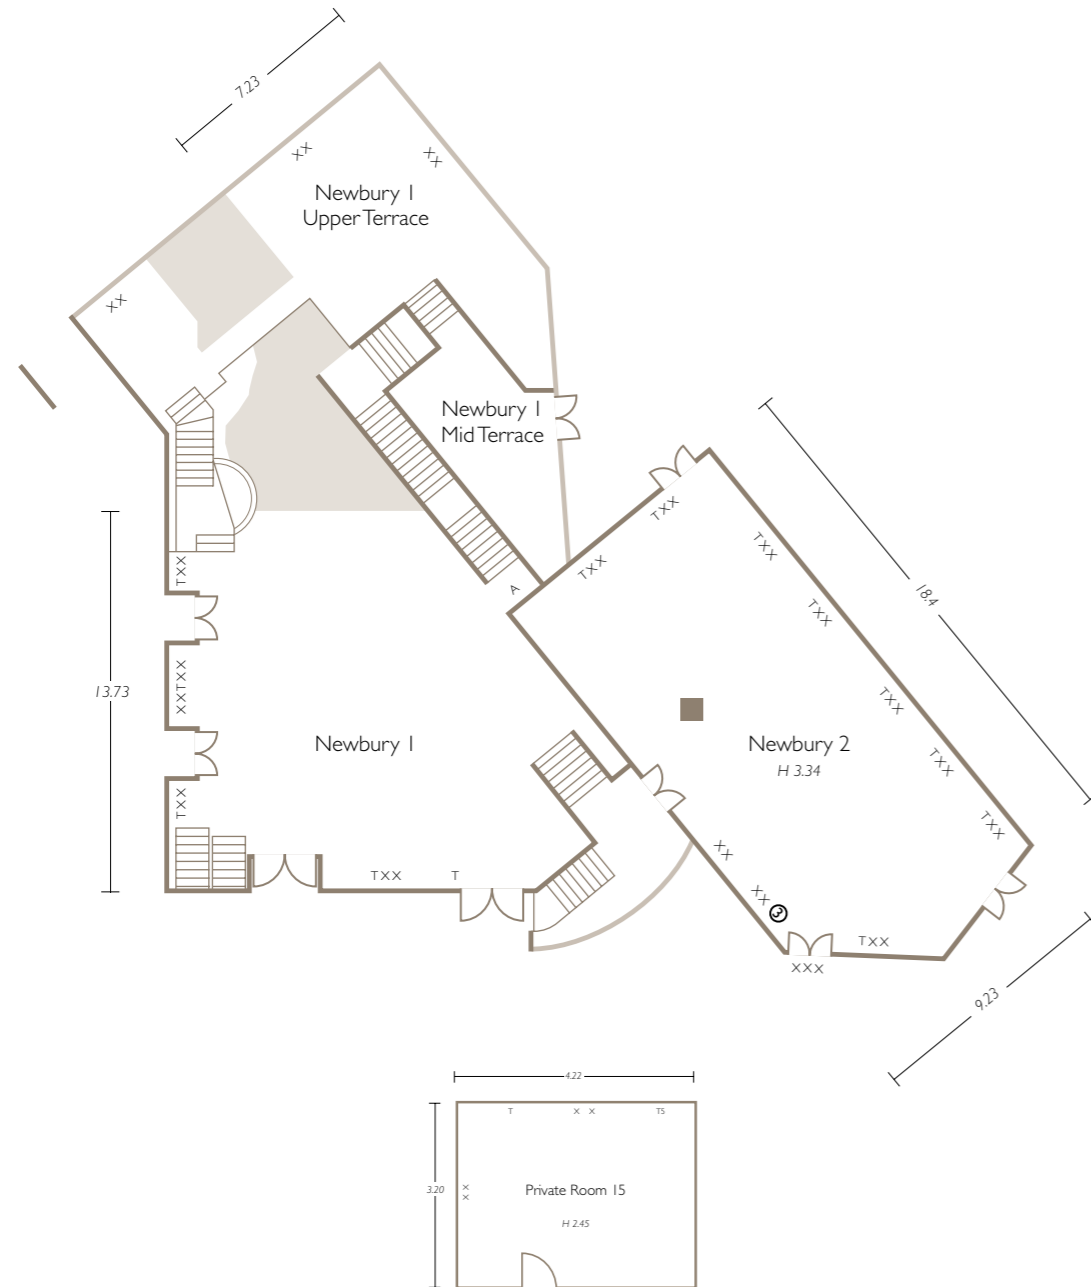

NEWBURY SUITE PRIVATE ROOM 15