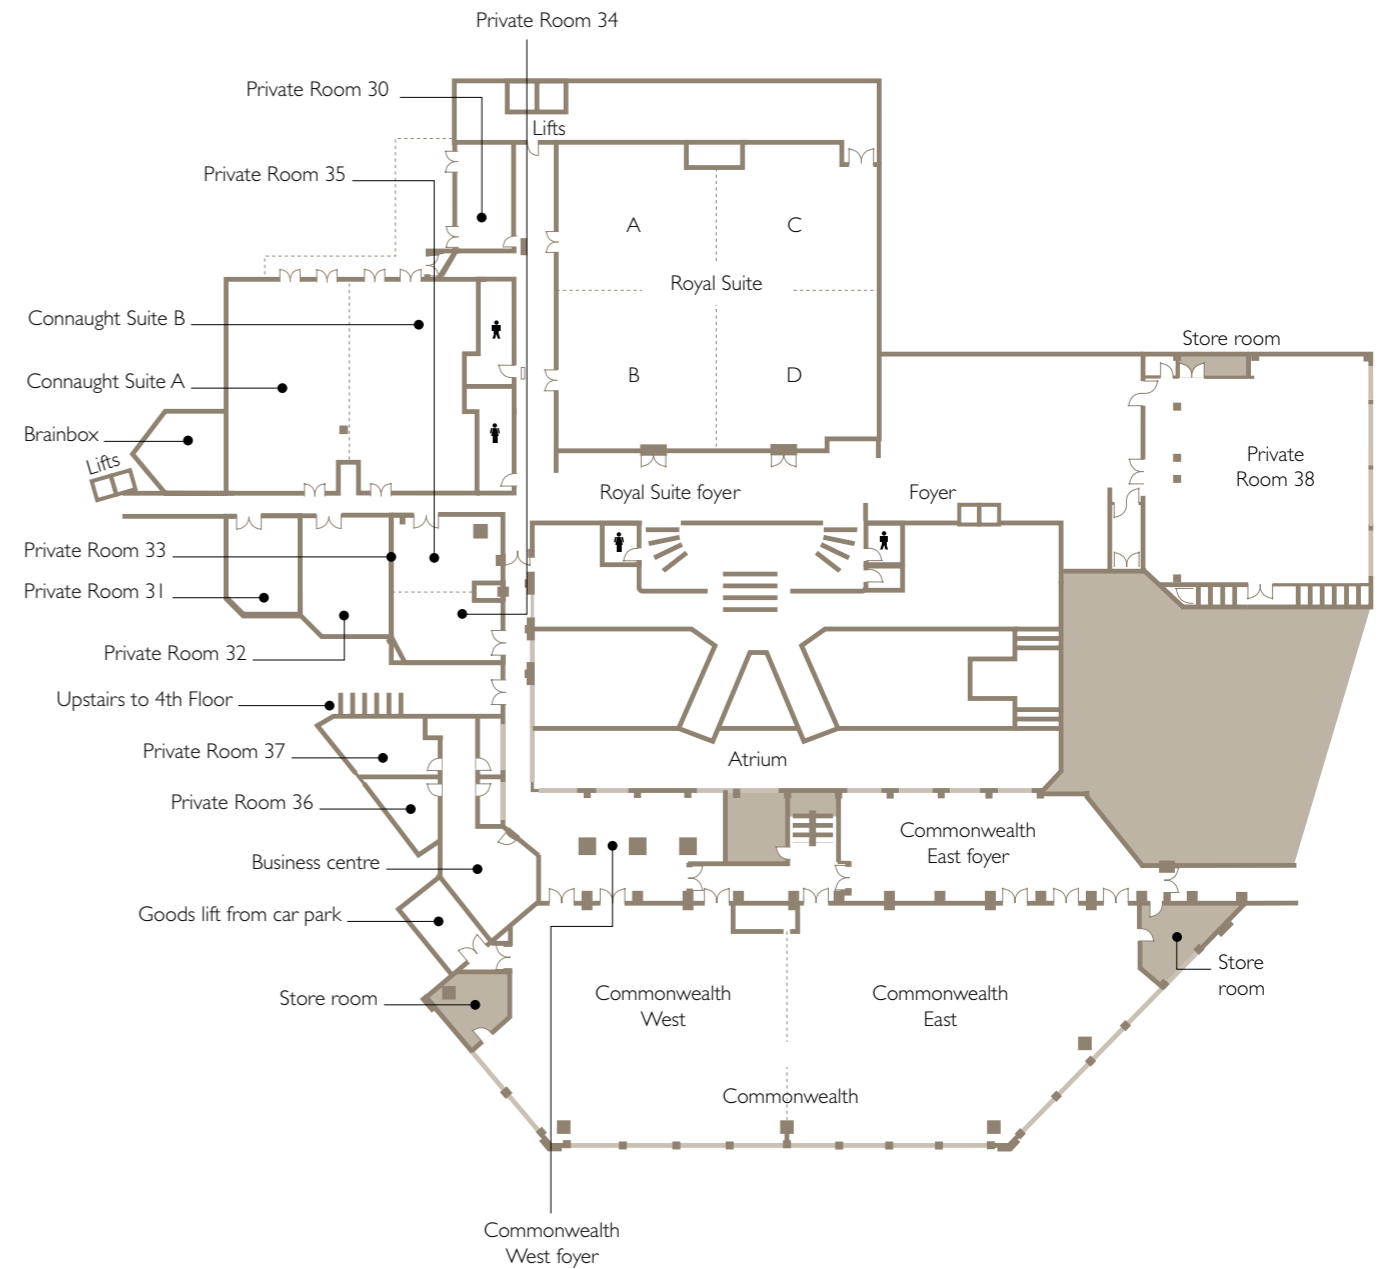

e: htrwcb@radisson.com
t: +44 (0)20 8757 7903

THIRD FLOOR

GUIDELINE CAPACITIES

NAME OF ROOM	THEATRE	CLASSROOM	BOARDROOM	U-SHAPE	CABARET	RECEPTION	LUNCH/DINNER
ATRIUM	-	-	-	-	-	500	-
COMMONWEALTH SUITE	700	350	-	-	400	700	550
COMMONWEALTH EAST	400	130	-	-	180	400	250
COMMONWEALTH WEST	300	130	-	-	150	300	250
ROYAL	300	100	-	-	120	450	250
ROYAL A	50	32	24	20	40	60	50
ROYAL B	50	32	24	20	40	60	50
ROYAL C	50	32	24	20	40	60	50
ROYAL D	50	32	24	20	40	60	50
CONNAUGHT	150	60	42	42	100	150	120
CONNAUGHT A	60	30	25	30	50	60	50
CONNAUGHT B	60	30	25	30	50	60	50
PRIVATE ROOM 30	-	-	8	-	-	-	-
PRIVATE ROOM 31	-	-	12	-	-	-	10
PRIVATE ROOM 32	50	25	25	18	24	40	30
PRIVATE ROOM 33	50	25	25	25	24	40	30
PRIVATE ROOM 34	15	10	12	8	-	-	12
PRIVATE ROOM 35	15	10	12	8	-	-	12
PRIVATE ROOM 36	-	-	4	-	-	-	-
PRIVATE ROOM 37	-	-	10	-	-	-	-
PRIVATE ROOM 38	100	50	45	35	70	125	100
THE BRAINBOX			15