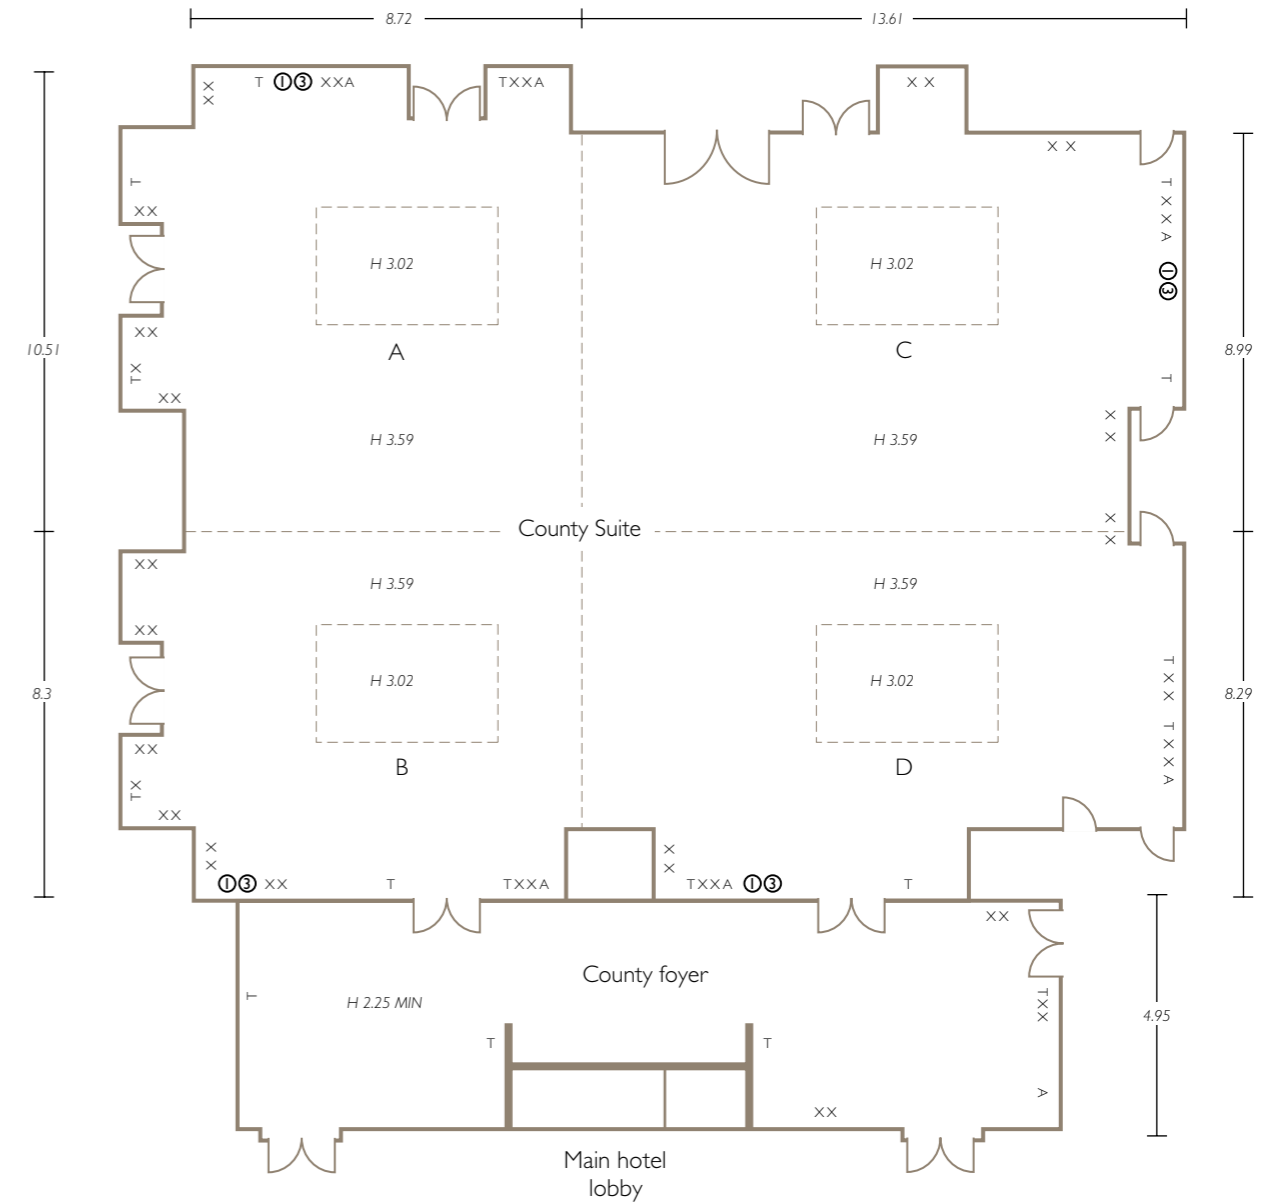

COUNTY SUITE

1. **Key**
2. T = Telephone
   - X = 13 amp socket
   - A = TV aerial
   - T5 = Data access point
   - ① = Single phase (32A) commando socket
   - ③ = Three phase (32A) commando socket