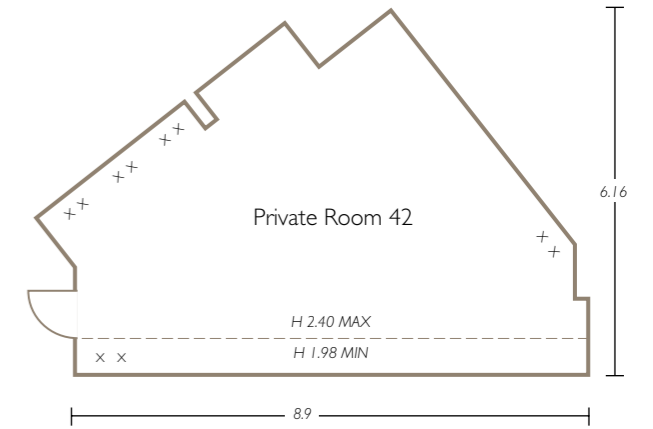

e: htrwcb@radisson.com
t: +44 (0)20 8757 7903

GUIDELINE CAPACITIES

NAME OF ROOM	THEATRE	CLASSROOM	BOARDROOM	U-SHAPE	CABARET	RECEPTION	LUNCH/DINNER
PRIVATE ROOM 40	36	26	20	16	16	20	20
PRIVATE ROOM 41	50	30	25	20	50	50	50
PRIVATE ROOM 42	30	18	20	14	20	30	20

FOURTH FLOOR
PRIVATE ROOMS 40 – 42

1. Key
2. T = Telephone
   - X = 13 amp socket
   - A = TV aerial
   - TS = Data access point