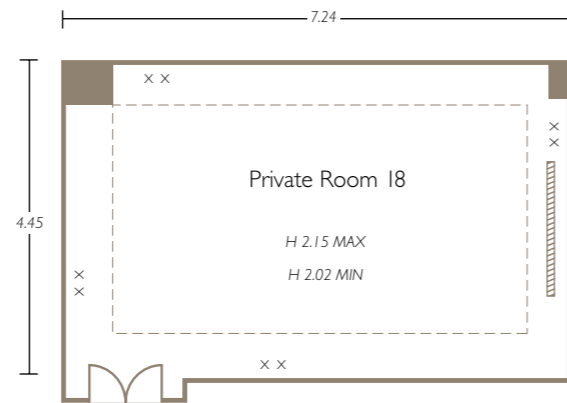

PRIVATE ROOMS 16-19

PRIVATE ROOMS 11-12

1. **Key**
2. T = Telephone
   - X = 13 amp socket
   - A = TV aerial
   - T5 = Data access point