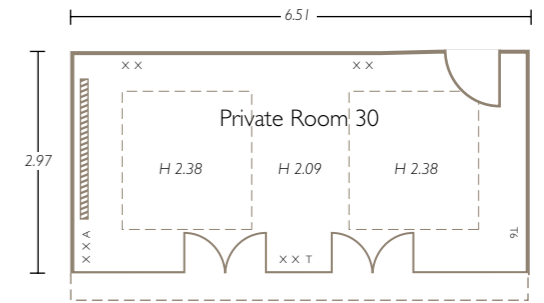

PRIVATE ROOMS 30 – 37 & THE BRAIN BOX