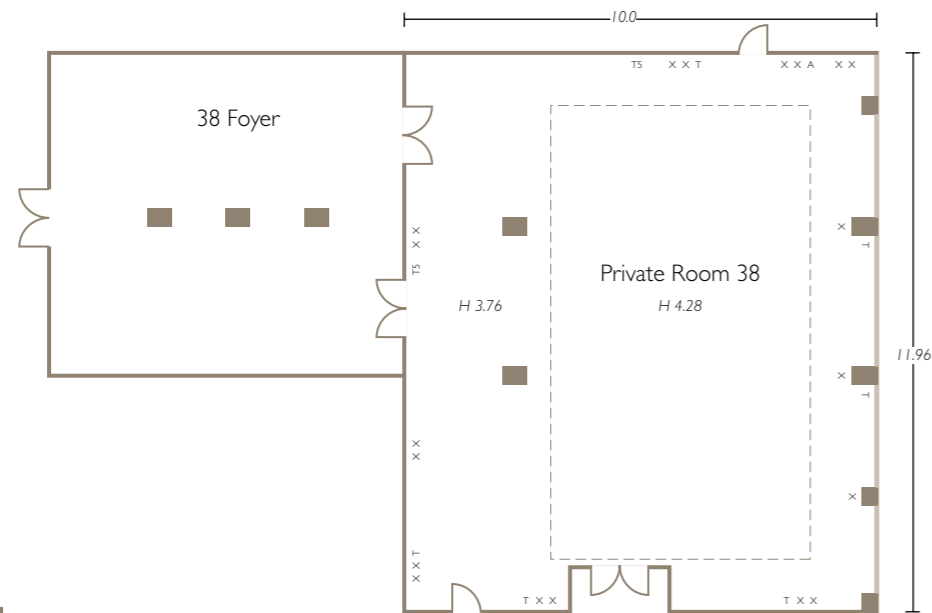

## GUIDELINE CAPACITIES

NAME OF ROOM	THEATRE	CLASSROOM	BOARDROOM	U-SHAPE	CABARET	RECEPTION	LUNCH/DINNER
ATRIUM	-	-	-	-	-	500	-
COMMONWEALTH SUITE	700	350	-	-	400	700	550
COMMONWEALTH EAST	400	130	-	-	180	400	250
COMMONWEALTH WEST	300	130	-	-	150	300	250
ROYAL	300	100	-	-	120	450	250
ROYAL A	50	32	24	20	40	60	50
ROYAL B	50	32	24	20	40	60	50
ROYAL C	50	32	24	20	40	60	50
ROYAL D	50	32	24	20	40	60	50
CONNAUGHT	150	60	42	42	100	150	120
CONNAUGHT A	60	30	25	30	50	60	50
CONNAUGHT B	60	30	25	30	50	60	50
PRIVATE ROOM 30	-	-	8	-	-	-	-
PRIVATE ROOM 31	-	-	12	-	-	-	10
PRIVATE ROOM 32	50	25	25	18	24	40	30
PRIVATE ROOM 33	50	25	25	25	24	40	30
PRIVATE ROOM 34	15	10	12	8	-	-	12
PRIVATE ROOM 35	15	10	12	8	-	-	12
PRIVATE ROOM 36	-	-	4	-	-	-	-
PRIVATE ROOM 37	-	-	10	-	-	-	-
PRIVATE ROOM 38	100	50	45	35	70	125	100
THE BRAINBOX			15				

# COMMONWEALTH SUITE & ATRIUM

Key	
T	= Telephone
X	= 13 amp socket
A	= TV aerial
T5	= Data access point
⓪	= Three phase (125A) commando socket

# ROYAL SUITE (A – D)

Key	
T	= Telephone
X	= 13 amp socket
A	= TV aerial
T5	= Data access point
⓪	= Single phase (32A) commando socket
Ⓛ	= Three phase (32A) commando socket

# CONNAUGHT SUITE (A & B) PRIVATE ROOM 38

Key	
T	= Telephone
X	= 13 amp socket
A	= TV aerial
T5	= Data access point