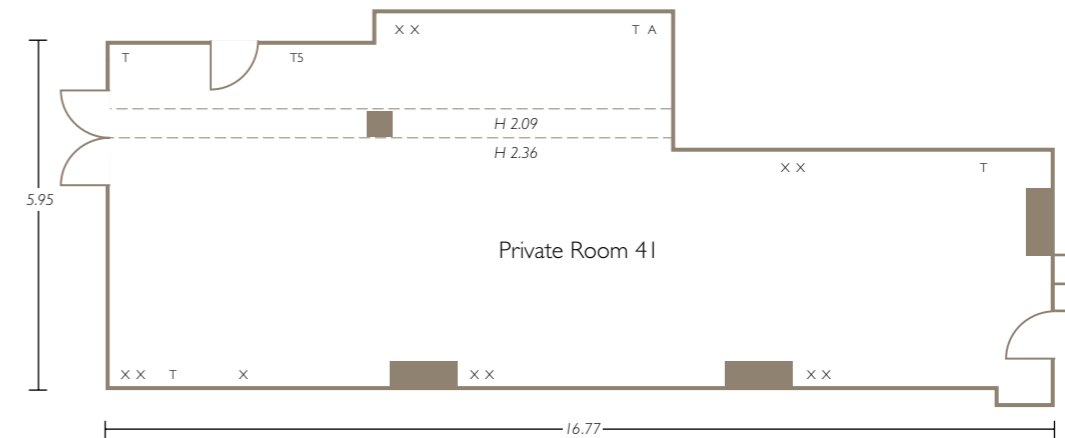

e: htrwcb@radisson.com
t: +44 (0)20 8757 7903

GUIDELINE CAPACITIES

NAME OF ROOM	THEATRE	CLASSROOM	BOARDROOM	U-SHAPE	CABARET	RECEPTION	LUNCH/DINNER
PRIVATE ROOM 40	36	26	20	16	16	20	20
PRIVATE ROOM 41	50	30	25	20	50	50	50
PRIVATE ROOM 42	30	18	20	14	20	30	20

FOURTH FLOOR
PRIVATE ROOMS 40 – 42

1. Key
2. T = Telephone
   - X = 13 amp socket
   - A = TV aerial
   - TS = Data access point