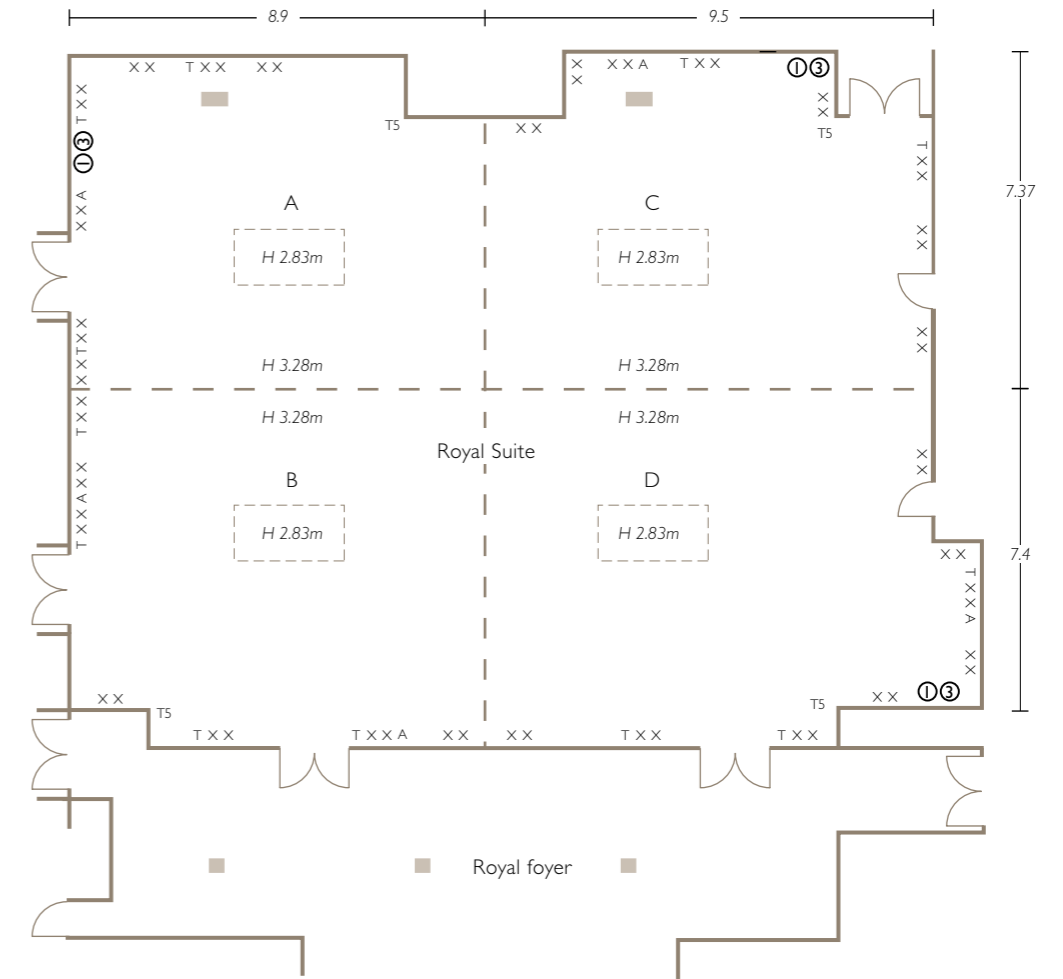

## GUIDELINE CAPACITIES

NAME OF ROOM	THEATRE	CLASSROOM	BOARDROOM	U-SHAPE	CABARET	RECEPTION	LUNCH/DINNER
ATRIUM	-	-	-	-	-	500	-
COMMONWEALTH SUITE	700	350	-	-	400	700	550
COMMONWEALTH EAST	400	130	-	-	180	400	250
COMMONWEALTH WEST	300	130	-	-	150	300	250
ROYAL	300	100	-	-	120	450	250
ROYAL A	50	32	24	20	40	60	50
ROYAL B	50	32	24	20	40	60	50
ROYAL C	50	32	24	20	40	60	50
ROYAL D	50	32	24	20	40	60	50
CONNAUGHT	150	60	42	42	100	150	120
CONNAUGHT A	60	30	25	30	50	60	50
CONNAUGHT B	60	30	25	30	50	60	50
PRIVATE ROOM 30	-	-	8	-	-	-	-
PRIVATE ROOM 31	-	-	12	-	-	-	10
PRIVATE ROOM 32	50	25	25	18	24	40	30
PRIVATE ROOM 33	50	25	25	25	24	40	30
PRIVATE ROOM 34	15	10	12	8	-	-	12
PRIVATE ROOM 35	15	10	12	8	-	-	12
PRIVATE ROOM 36	-	-	4	-	-	-	-
PRIVATE ROOM 37	-	-	10	-	-	-	-
PRIVATE ROOM 38	100	50	45	35	70	125	100
THE BRAINBOX			15				

# COMMONWEALTH SUITE & ATRIUM

Key	
T	= Telephone
X	= 13 amp socket
A	= TV aerial
T5	= Data access point
⓪	= Three phase (125A) commando socket

# ROYAL SUITE (A – D)

Key	
T	= Telephone
X	= 13 amp socket
A	= TV aerial
T5	= Data access point
⓪	= Single phase (32A) commando socket
Ⓛ	= Three phase (32A) commando socket

# CONNAUGHT SUITE (A & B) PRIVATE ROOM 38

Key	
T	= Telephone
X	= 13 amp socket
A	= TV aerial
T5	= Data access point