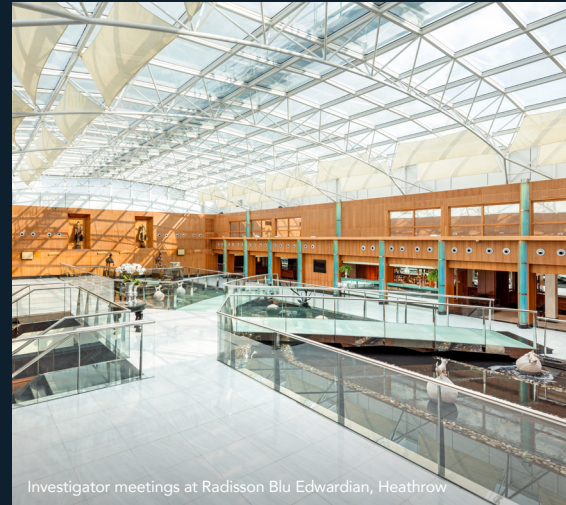

EDWARDIAN
HOTELS
LONDON

Introducing our Healthcare Sector Assessed Venues

Is compliance to regulatory code relevant to your meeting?

Healthcare Venues have audited and assessed five of our Radisson Blu Edwardian hotels, and trained five team members, with the objective of delivering a bespoke solution for the needs of the healthcare sector.

Ideal for healthcare meetings and events:

- Fully trained healthcare compliance teams.
- Great locations with easy transport links.

- Meeting spaces, accommodation, food and beverage provided with the code in mind.
- Large selection of meeting spaces, with space for up to 700 delegates.
- Transfer of values reporting processes.
- Free high-speed Wi-Fi for all delegates.
- Independently assessed and rated by healthcare-venues.com.

Our sustainability promise

- Group-wide target to achieve Net Zero by 2050.
- Focus on re-usable, recyclable and low-wastage inventory.
- Locally sourced produce wherever possible.
- Official corporate charity partner of Cancer Research UK's Francis Crick Institute.
- Active participant in the Prince's Trust charity.
- On-site EV charging for guests at select properties.

Compliance Assessed and Trained

healthcare
venues

Click Here to read independent compliance reviews of our venues, view compliance approvals, meeting planning data and choose the best location to suit your needs.