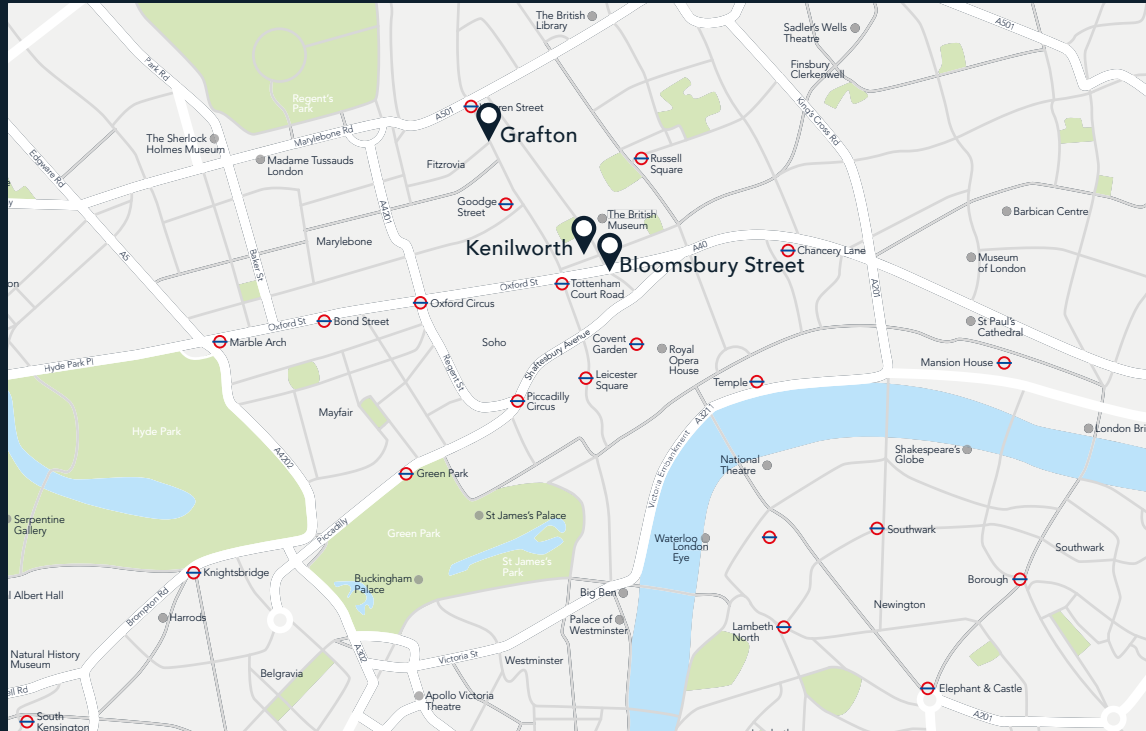

Medical and Marketing workshops at Radisson Blu Edwardian, New Providence Wharf

Radisson Blu Edwardian, Bloomsbury Street
9-13 Bloomsbury Street, London WC1B 3QD

Radisson Blu Edwardian, Kenilworth
97 Great Russell Street, Bloomsbury, London WC1B 3LB

Radisson Blu Edwardian, Grafton
130 Tottenham Court Road, London W1T 5AY

Radisson Blu Edwardian, New Providence Wharf
5 Fairmont Avenue, Canary Wharf, London E14 9PJ

Radisson Blu Edwardian, Heathrow
140 Bath Road, Hayes, Middlesex UB3 5AW

*One charging point is Tesla only

London

Heathrow

Canary Wharf