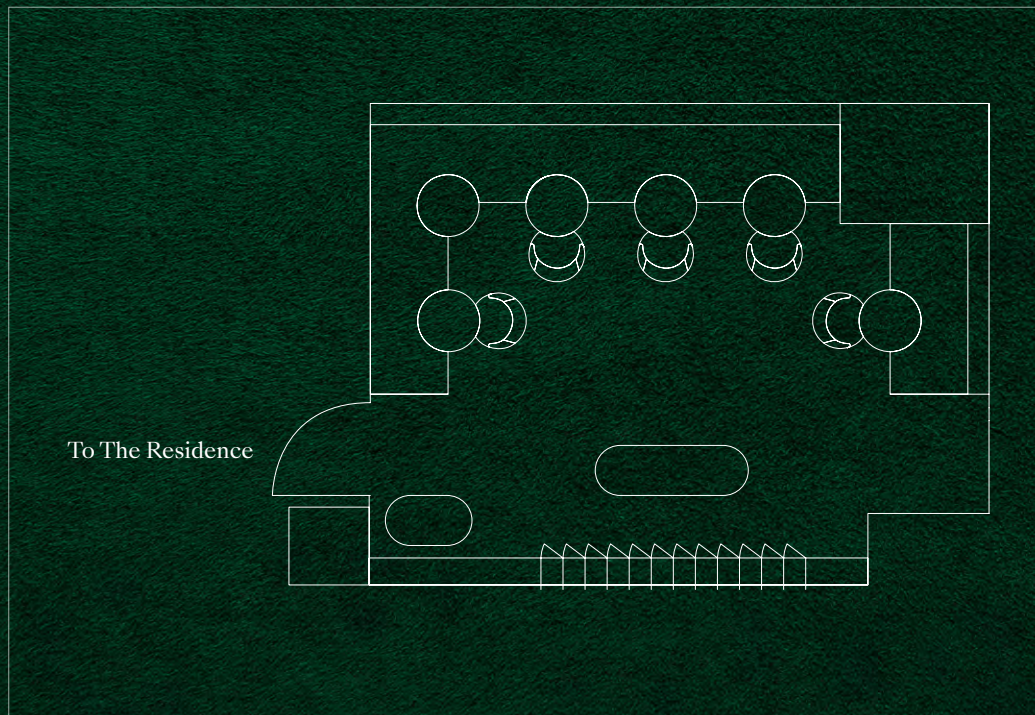

- 14 seated/standing experience
(exclusive hire)

Email: groupsdining@thelondoner.com